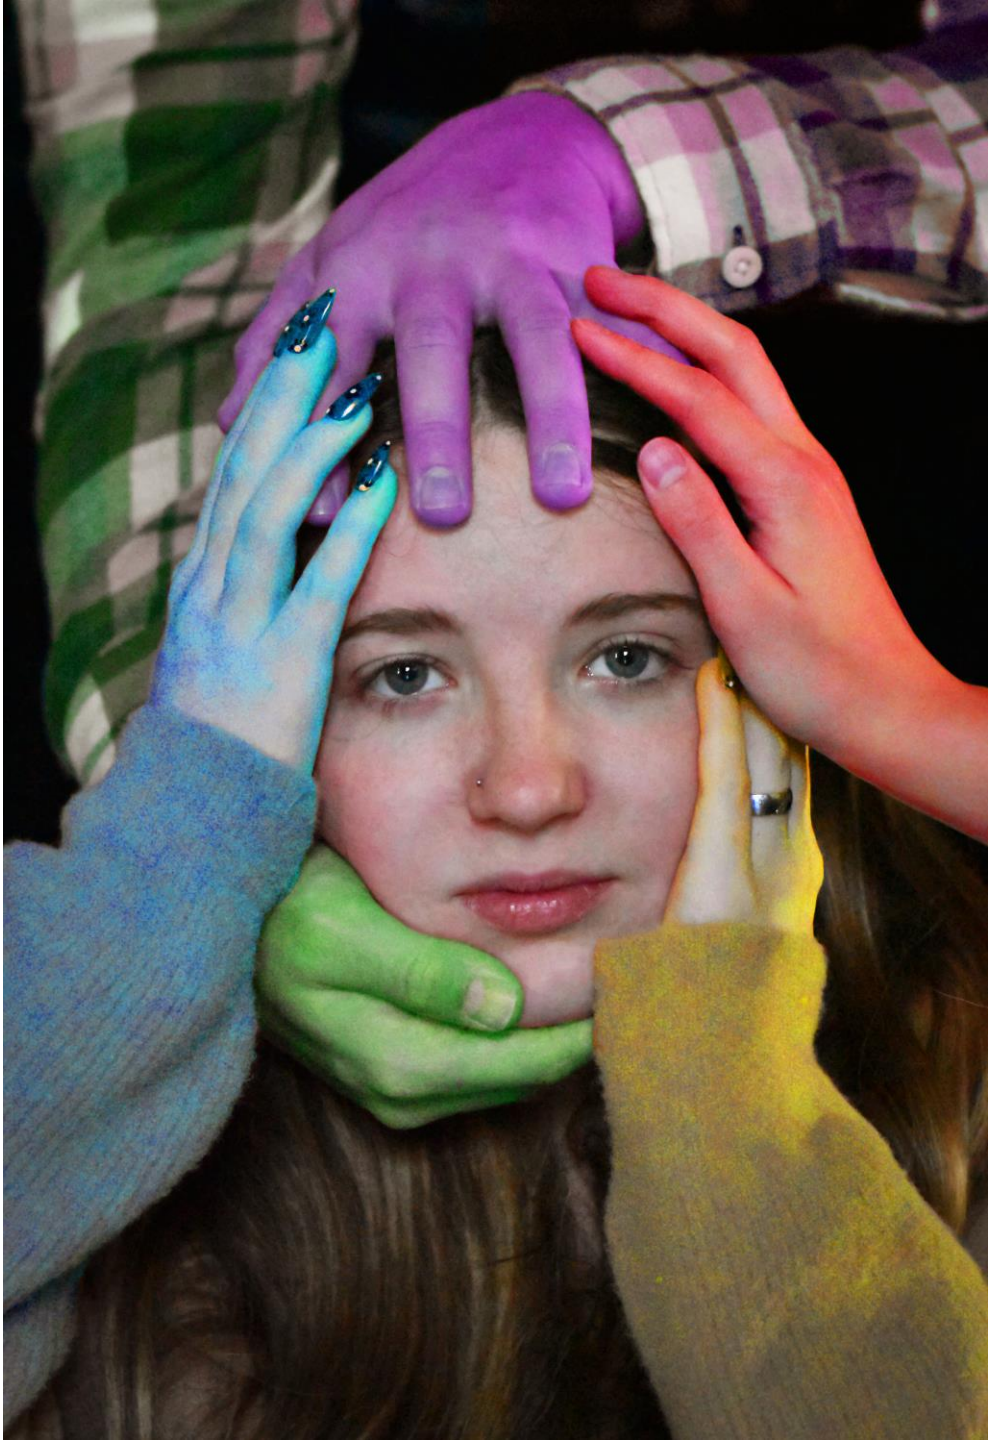

**HEATHER JO DAVIS**

**TEACHING PORTFOLIO**

**PHOTOGRAPHY**

Pinhole Negative with Contact Print

Long Exposure

Long Exposure

Long Exposure

Monochrome Color Study