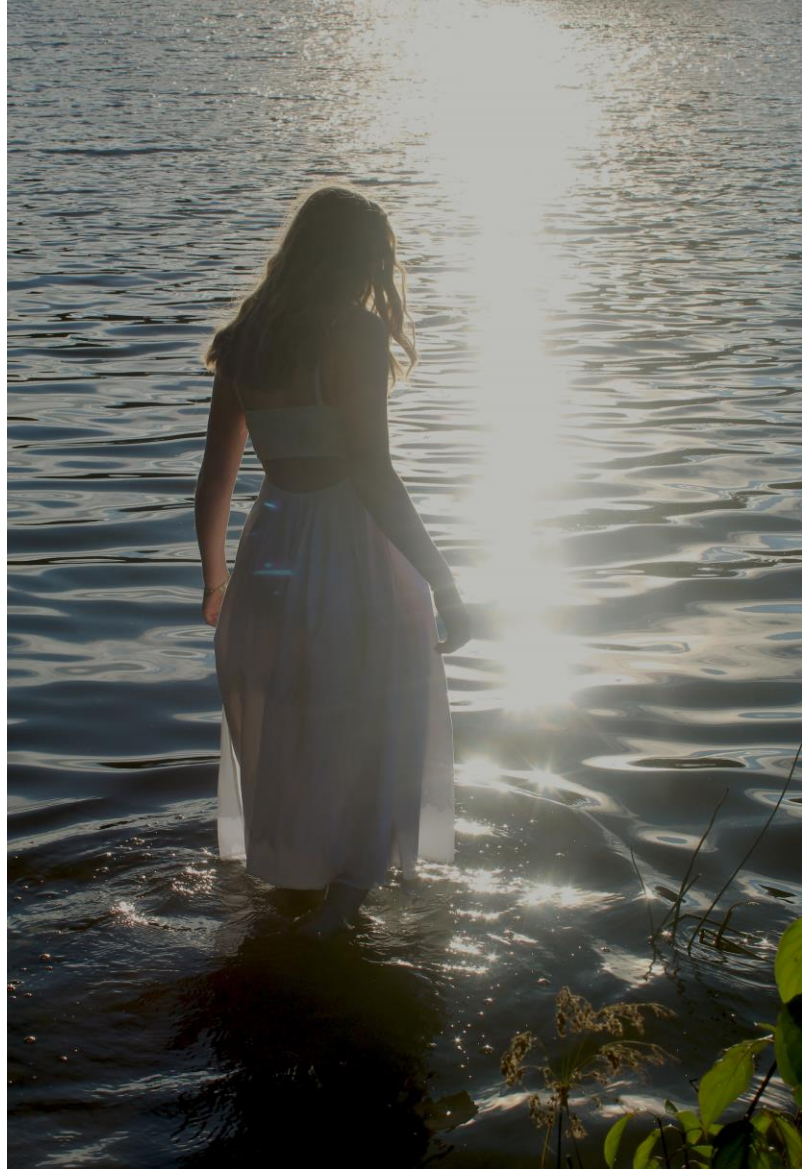

**HEATHER JO DAVIS**

**TEACHING PORTFOLIO**

**PHOTOGRAPHY**

Pinhole Negative with Contact Print

Long Exposure

Long Exposure

Long Exposure

Monochrome Color Study